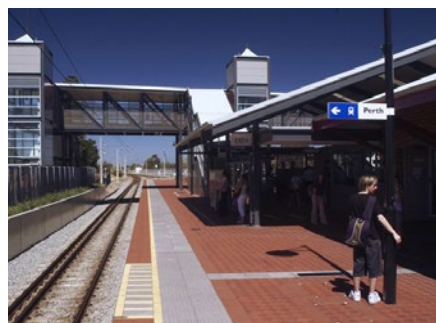

1. Open Ended Play

2. Maximise diverse play opportunities

3. Colourful and fun

PLAYGROUND DRIVING CONCEPT

The proposed playground concept celebrates the Bassendean Hotel's surrounding context. The Swan River and the train line will form the structure of the playground design. Local fauna found along the river and its banks provides the inspiration for a draw card play element.

1. Midland Train Line

+

2. The Bassendean Hotel

+

3. The Swan River

+

4. Local Wildlife

LOCATION PLAN