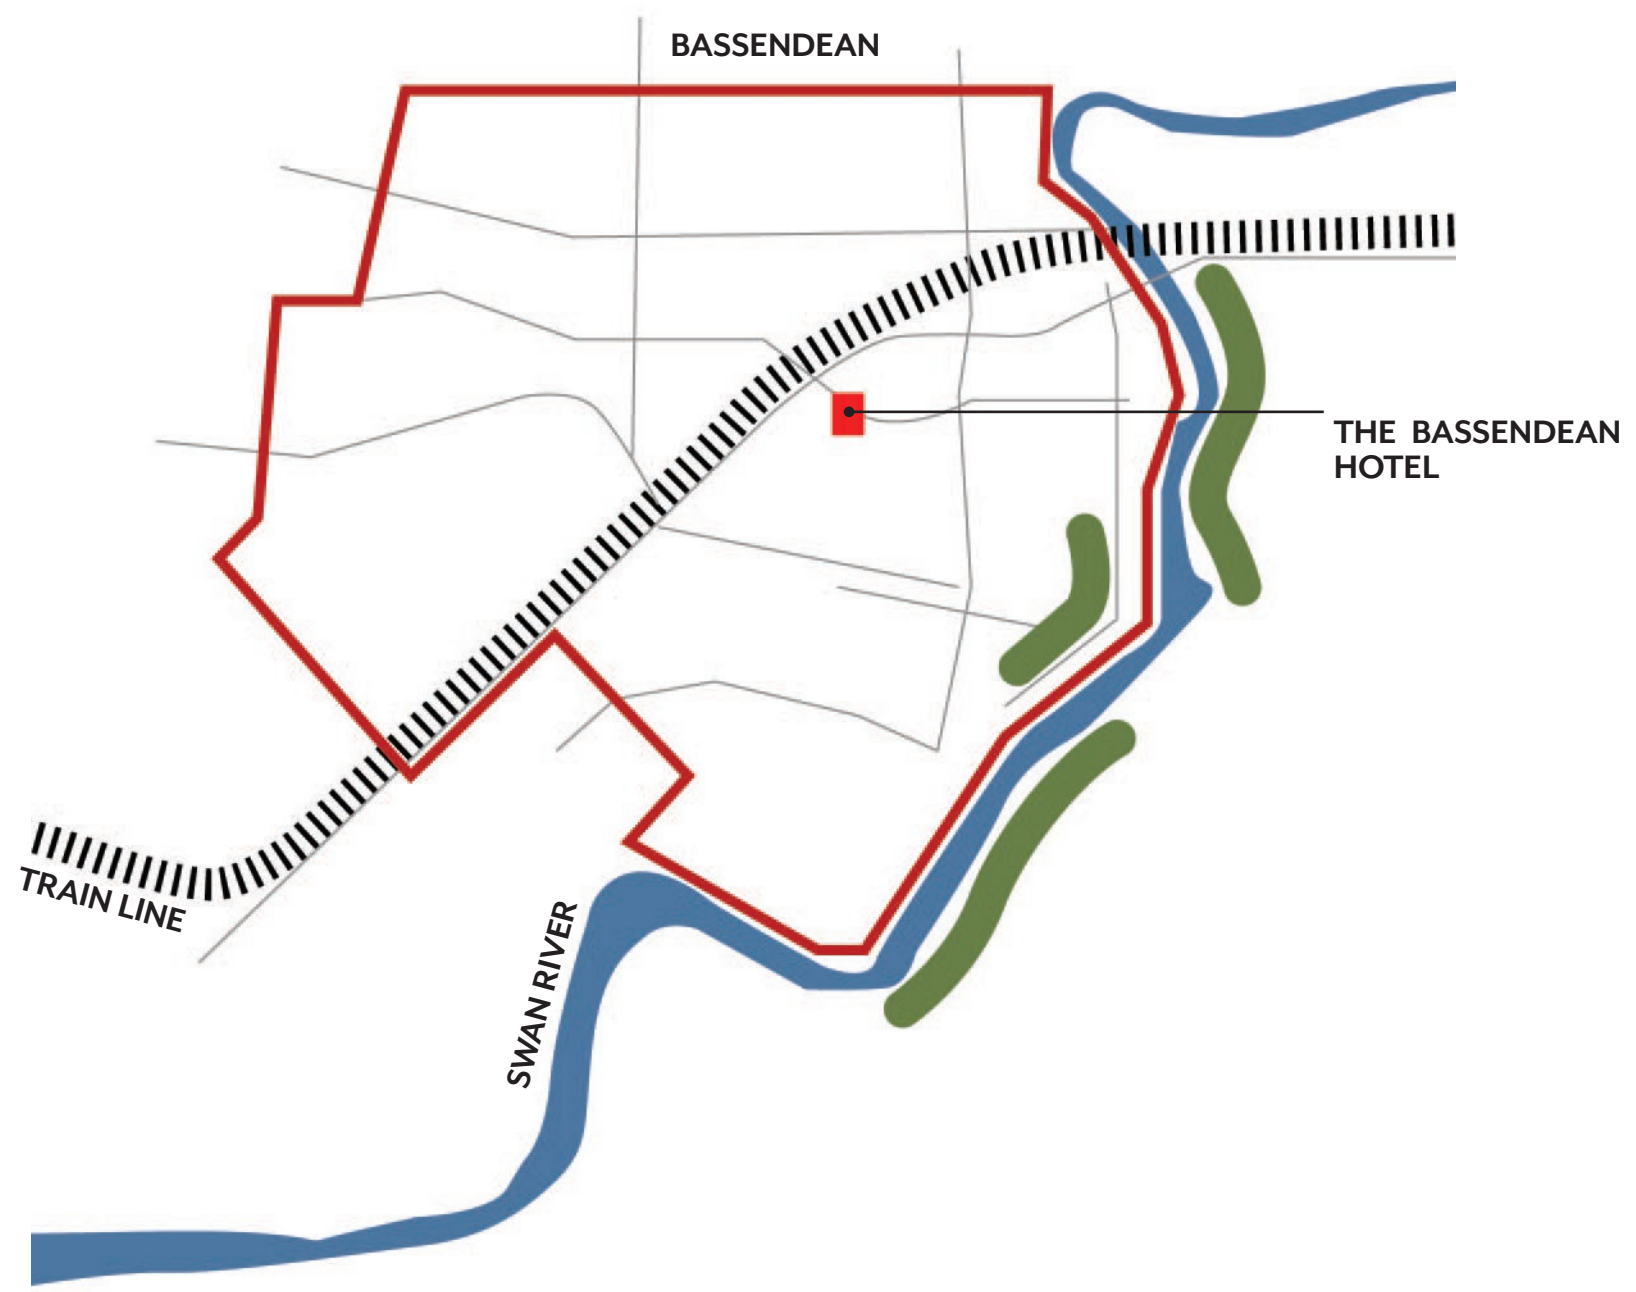

1. Open Ended Play

2. Maximise diverse play opportunities

3. Colourful and fun

PLAYGROUND DRIVING CONCEPT

The proposed playground concept celebrates the Bassendean Hotel's surrounding context. The Swan River and the train line will form the structure of the playground design. Local fauna found along the river and its banks provides the inspiration for a draw card play element.

1. Midland Train Line

+

2. The Bassendean Hotel

+

3. The Swan River

+

4. Local Wildlife

LOCATION PLAN