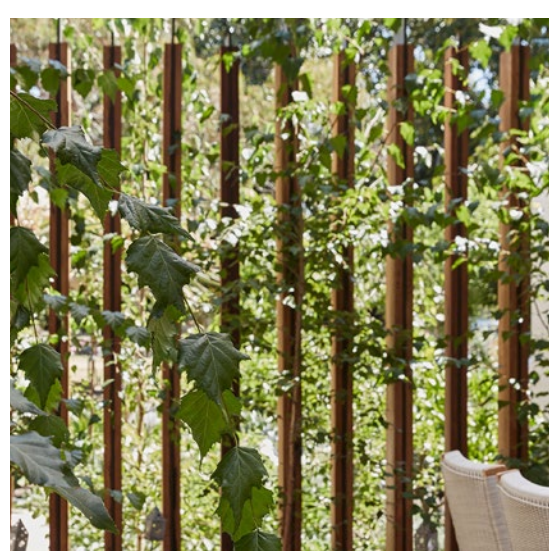

03. Materiality